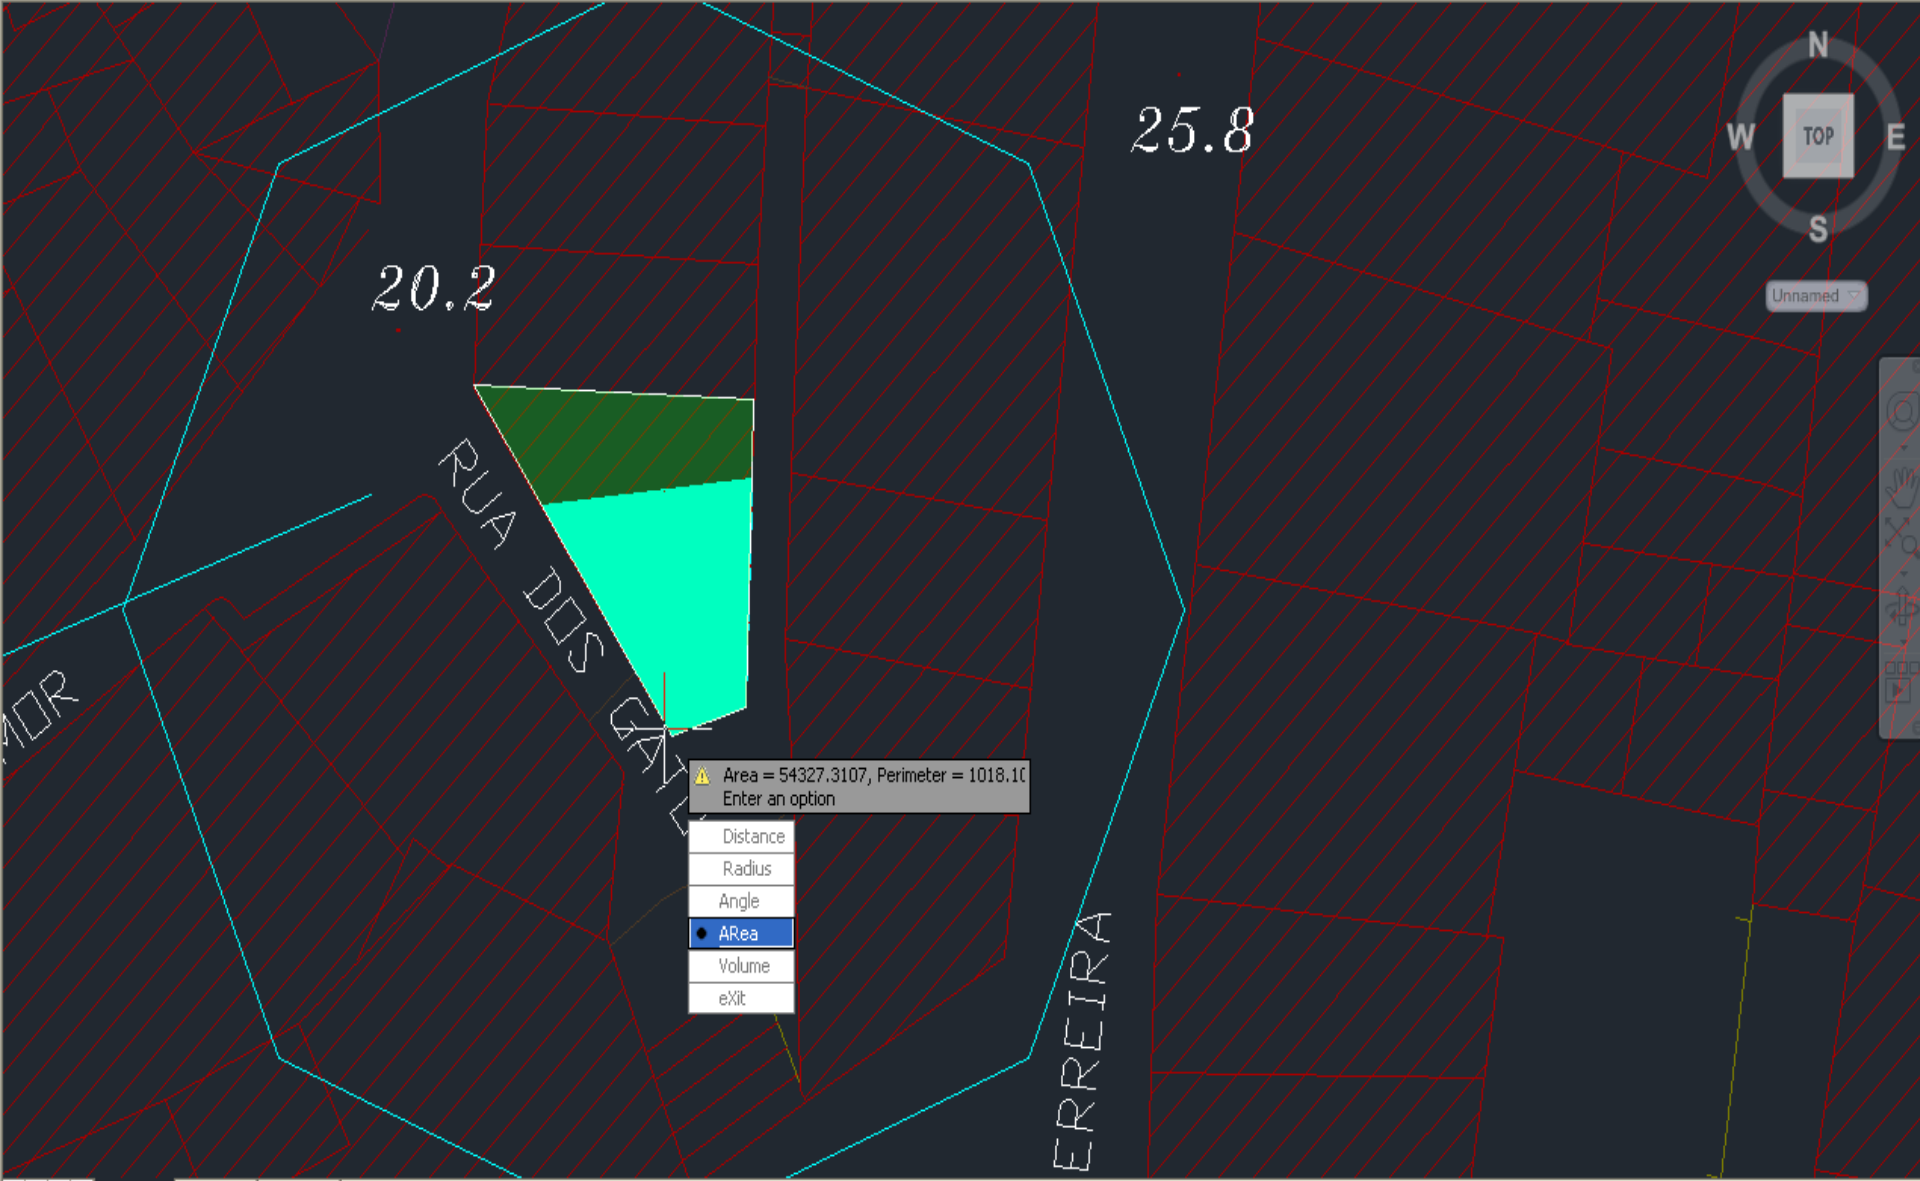

File View Tools Window Help

ubicacion

⚠ Area = 54327.3107, Perimeter = 1018.10
Enter an option

- Distance
- Radius
- Angle
- Area**
- Volume
- eXit